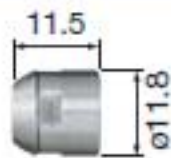

Chuck Nut **CHN-A**

CAT. No.	Model	Fit to	
2102	CHN-A	CHA	